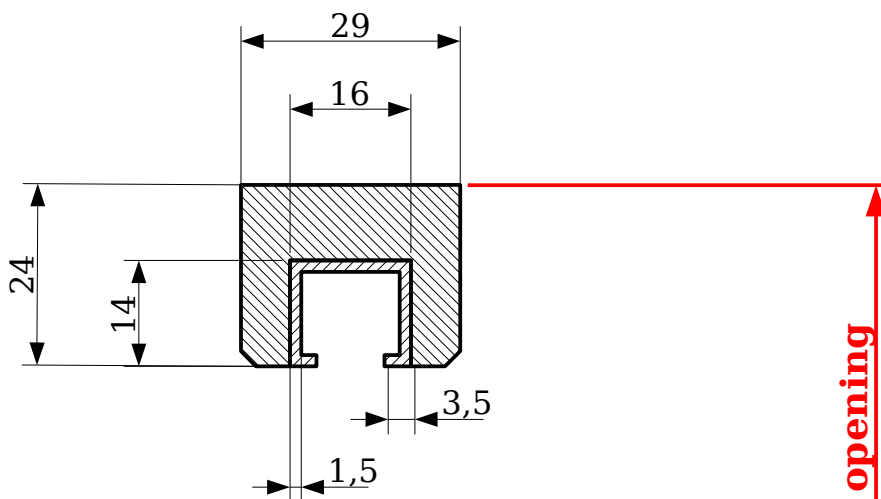

Some measurements of 80cm wide\* folding door [ cm ]

\* Doors 60cm to 140cm wide are available

Top rail [ mm ]

Take measure at both sides

Bottom rail [ mm ]