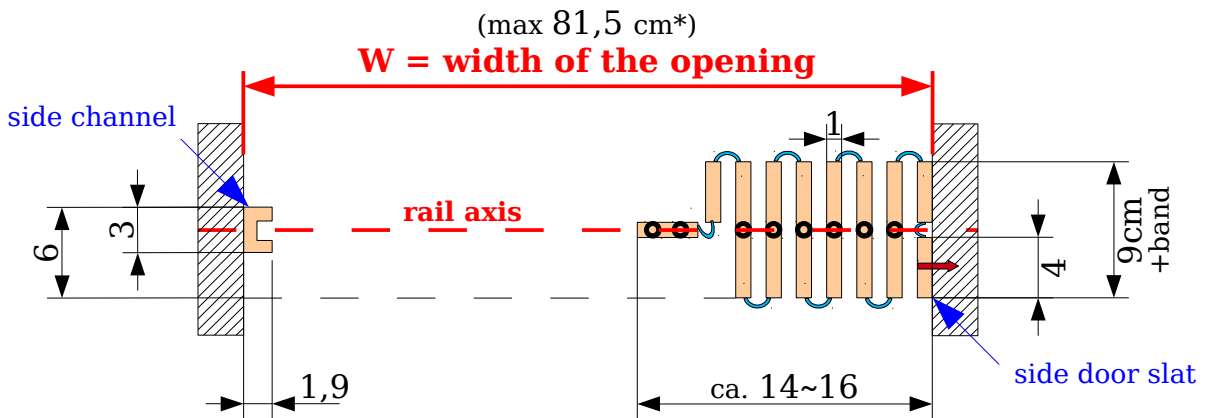

Some measurements of 80cm wide\* folding door [ cm ]

\* Doors 60cm to 140cm wide are available

Top rail [ mm ]

Take measure at both sides

Bottom rail [ mm ]